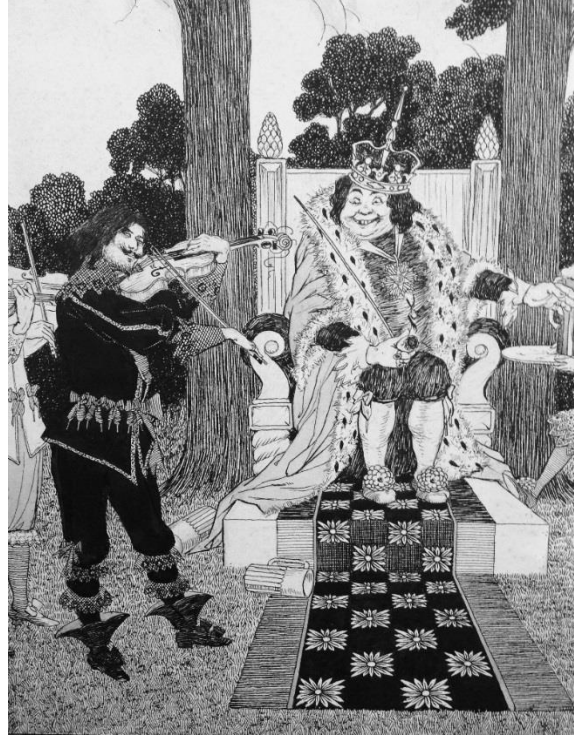

Sidney Sime (1865-1941) Fountain and Figures, circa 1920, Oil © The Estate of Sidney Sime

Sidney Sime (1865-1941) Illustrative, circa, 1920, Oil © The Estate of Sidney Sime

Sidney Sime (1865-1941) Miss Vesta Tilly, circa 1896, Pen, and watercolour © The Estate of Sidney Sime

Sidney Sime (1865-1941) Sidney Sime Self Portrait, circa 1900, Oil, © The Estate of Sidney Sime

**PRESS IMAGES**

The Art of Sidney Sime: Artist and Philosopher

Sidney Sime (1865-1941) Old King Cole, circa 1903, Pen and Ink, (c) The Estate of Sidney Sime