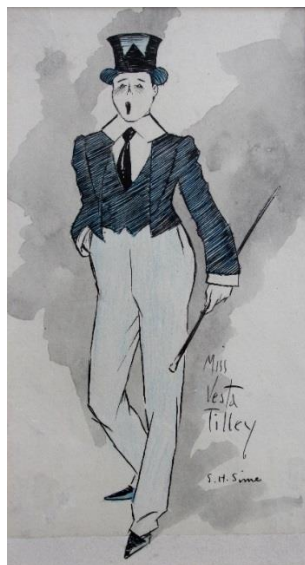

**PRESS IMAGES**

The Art of Sidney Sime: Artist and Philosopher

For high resolution images please contact [bethany.hopper@thelightbox.org.uk](mailto:bethany.hopper@thelightbox.org.uk), or [elizabeth.ransom@thelightbox.org.uk](mailto:elizabeth.ransom@thelightbox.org.uk). All images included with this press release are to be credited (as per below) and are available for editorial purposes only.

Sidney Sime (1865-1941) Fountain and Figures, circa 1920, Oil © The Estate of Sidney Sime

Sidney Sime (1865-1941) Illustrative, circa, 1920, Oil © The Estate of Sidney Sime

Sidney Sime (1865-1941) Miss Vesta Tilly, circa 1896, Pen, and watercolour © The Estate of Sidney Sime

Sidney Sime (1865-1941) Sidney Sime Self Portrait, circa 1900, Oil, © The Estate of Sidney Sime

**PRESS IMAGES**

The Art of Sidney Sime: Artist and Philosopher

Sidney Sime (1865-1941) Old King Cole, circa 1903, Pen and Ink, (c) The Estate of Sidney Sime